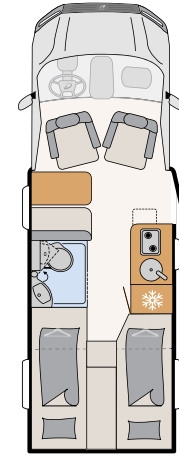

Grünbeck water filter

Hook-on panniers in the rear garage

Driver's cabin carpet

Design

Saros
(standard)

Heron - with faux leather
accents (option)

Yoko
(option)

Ashton